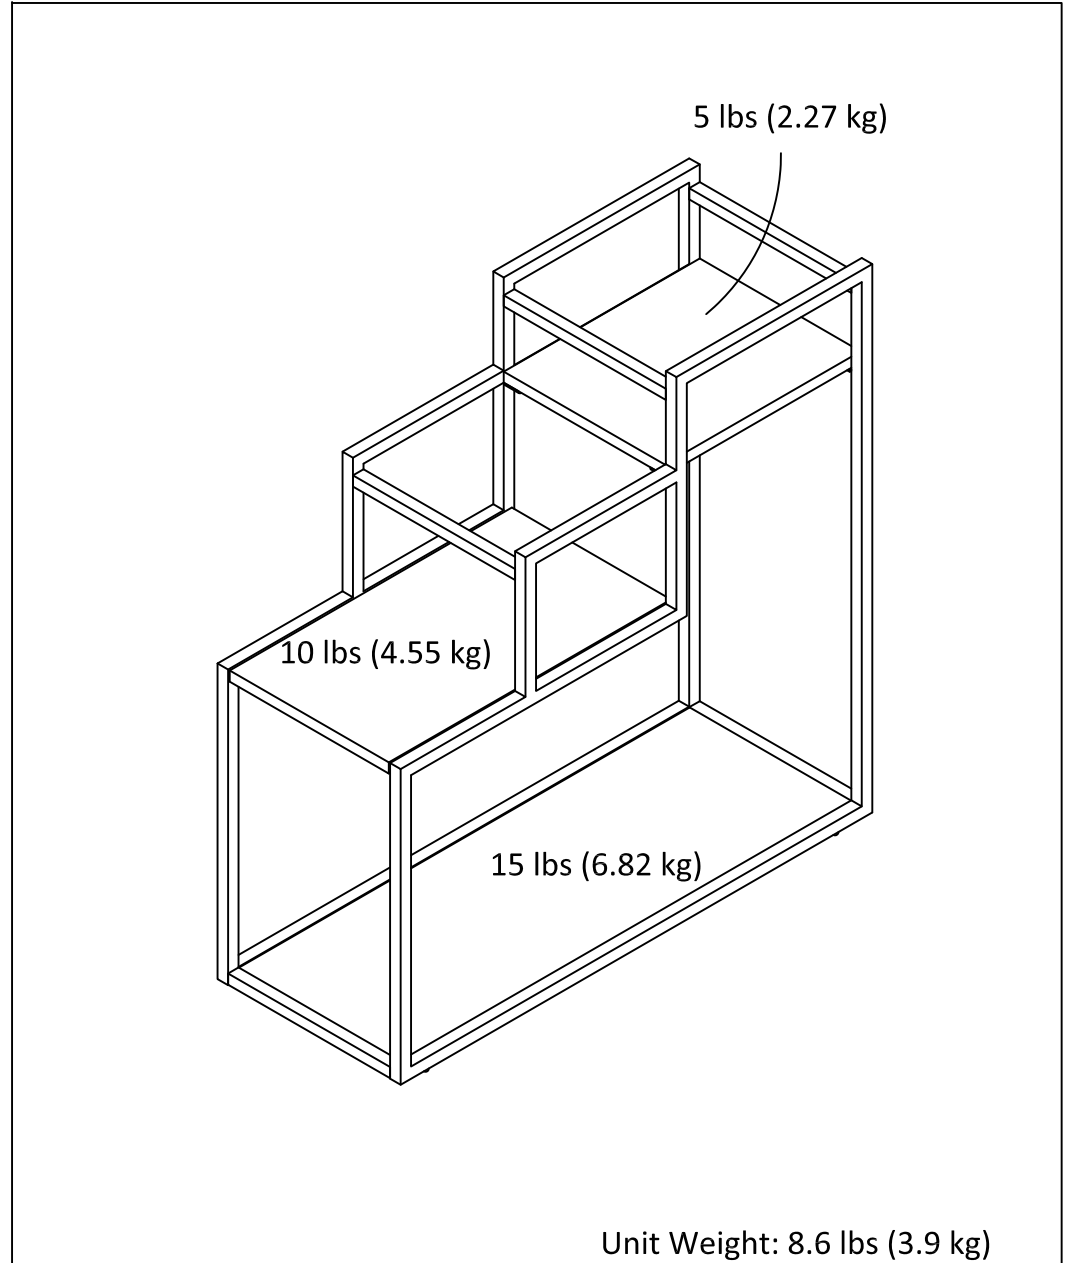

Plant Stand

1970803COM 1970335COM 1970303COM 1970868COM

Wood Breakdown:

PB:51.3%

Total Storage: 1.68 cubic feet

Overall Product Size:

8.94"W x 23.03"D x 23.39"H

22.7cm W x 58.5cm D x 59.4cm H

Unit Weight: 8.6 lbs (3.9 kg)