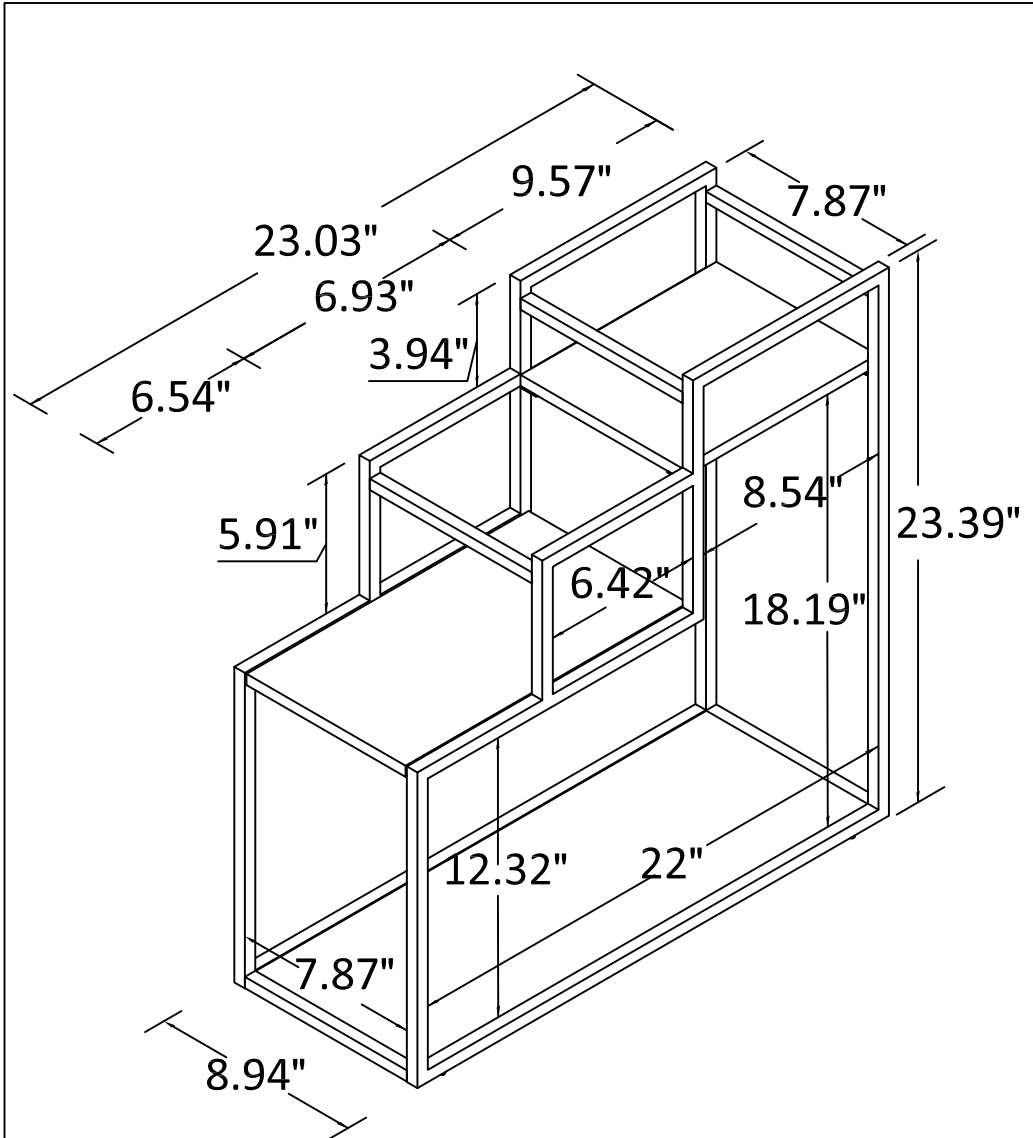

Plant Stand

1970803COM 1970335COM 1970303COM 1970868COM

Wood Breakdown:

PB:51.3%

Total Storage: 1.68 cubic feet

Overall Product Size:

8.94"W x 23.03"D x 23.39"H

22.7cm W x 58.5cm D x 59.4cm H

Unit Weight: 8.6 lbs (3.9 kg)